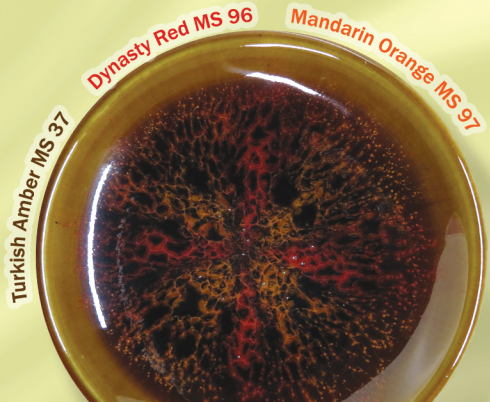

MS 6
Gloss Black \$18

MS 72
French Grey \$18

MS 301
White \$22

=

MOROCCAN MATTE ^{AS}

Conc 5 glazes. Moroccan Matte glazes are prepared in liquid form for brushing application and in dry form for spraying and dipping. May be fired in oxidation or reduction. These Moroccan Matte glazes are lead free and safe for use on food and beverage containers when properly fired.

Visit us and see more at www.LagunaClay.com

**Glazes are from your favorite Dynasty Matte and Moroccan Sand lines*

MS 26
Snow Flake \$18

MS 62
Oatmeal \$18

MS 250
White Pebble \$21

MS 67
Semi Clear Matte \$15