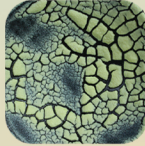

DL 110
Sulfur Vent Yellow